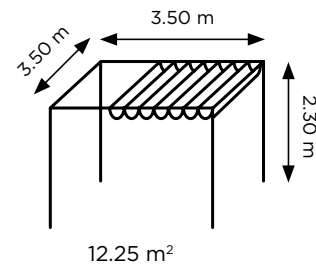

Specifications - the shade solution for that blissful holiday feeling