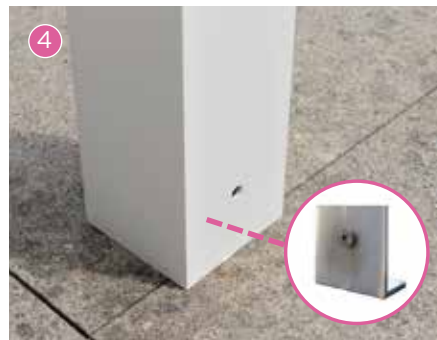

Specifications - the shade solution for that blissful holiday feeling

Fixation & Characteristics

Sliding roof: stylish sliding roof with PVC fabric which can be slide open and closed effortlessly.

Smart closing system

No visible screws for an even nicer finish.

Fixation: the L-profile inside the pole anchors the Cabana to the ground (standard).

OPTIONAL

Roofcover: protects your Cabana's PVC fabric against rain, dirt and dust.

100% Polyester: 550 dtex

Colour: white

Weight: 650gr/m²

Colourfastness: 7-8/8 (DIN 53388)

Waterproof

Maintenance: the fabric is easily washable for even greater ease of use.

PROFILES

Standard colour: all profiles are 100% extruded aluminium with a solid white textured powder coating (RAL 9016).