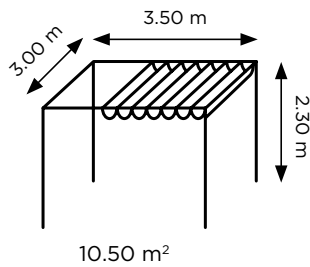

Specifications - the shade solution for that blissful holiday feeling