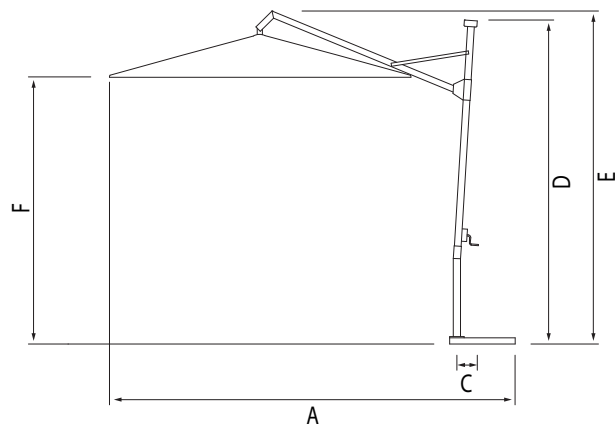

# SIMBOLS TABLE

Winch opening.

Rotation of the umbrella around the base.

Ribs can be changed without dismantling the frame.

Tilt system.

The sunshade closes near to the pole.

Minimum required base weight.

RODI 350x350

RODI 300x400

RODI 400

RODI 400x300

RODI BASE PIASTRA ALU 1

RODI BASE STYLO

RODI MEASURE TABLE

SIZE (cm)	A	B	C	D	E	F	H	L	M
350x350	426	366	11	313	335	235	80	100	44
300x400	399	339	11	313	335	246	51	100	44
D 400	470	410	11	333	327	258	83	100	44
400x300	460	400	11	333	327	254	83	100	44