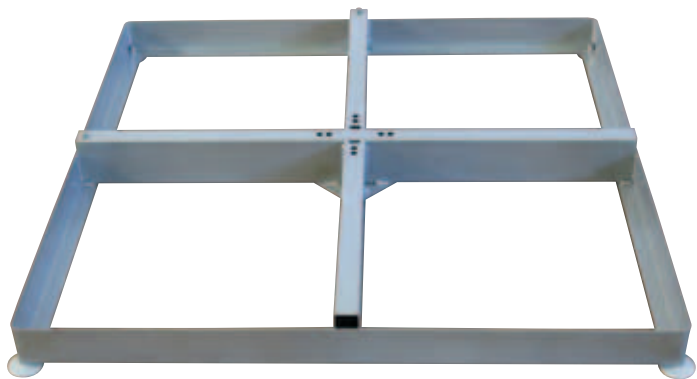

# RODI

*Innovative design allows the open and tilted parasol to be rotated 360° around its base and is easily opened by a crank handle. A single motion closes the parasol towards the pole, without need to relocate any furniture under it.*

*Rodi can be supplied with a freestanding base or in-ground mount.*

*All FIM products are designed and made in Italy, using the best materials for outdoor use, in order to guarantee exceptional durability even under the most demanding environmental conditions.*

### COPERTURA BASE PIASTRA ALU 1

Cover made of powder coated aluminium for  
GBASE003400.

COD. GBASE004200

### GRUPPO BASE ALU 3 H120 S/ ST C/PIED

Free-standing base made of powder-coated aluminium.  
Requires concrete pavers 50x50 cm.

COD. GBASE003700