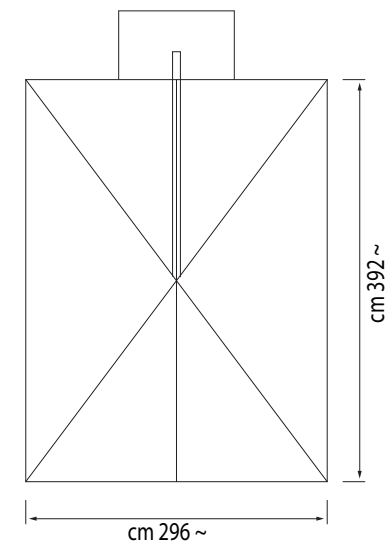

# TECHNICAL FEATURES

PRODUCT	SIZE (cm)			TECHNICAL FEATURES						
	350x350	300x400	Ø 400	STRUCTURE						
RODI SILVER	•	•	•	Aluminium silver	•	•	•	•	•	200 kg
COD.	ROD#350350AS00	ROD#300400AS00	ROD#000400AS00							
RODI GRAFITE	•	•	•	Aluminium graphite	•	•	•	•	•	200 kg
COD.	ROD#350350AG00	ROD#300400AG00	ROD#000400AG00							
RODI BIANCO	•	•	•	Aluminium white	•	•	•	•	•	200 kg
COD.	ROD#350350AB00	ROD#300400AB00	ROD#000400AB00							

# SIMBOLS TABLE

Winch opening.

Rotation of the umbrella around the base.

Ribs can be changed without dismantling the frame.

Tilt system.

The sunshade closes near to the pole.

Minimum required base weight.

RODI 350x350

RODI 300x400

RODI 400

RODI 400x300

RODI BASE PIASTRA ALU 1

RODI BASE STYLO

RODI MEASURE TABLE

SIZE (cm)	A	B	C	D	E	F	H	L	M
350x350	426	366	11	313	335	235	80	100	44
300x400	399	339	11	313	335	246	51	100	44
D 400	470	410	11	333	327	258	83	100	44
400x300	460	400	11	333	327	254	83	100	44