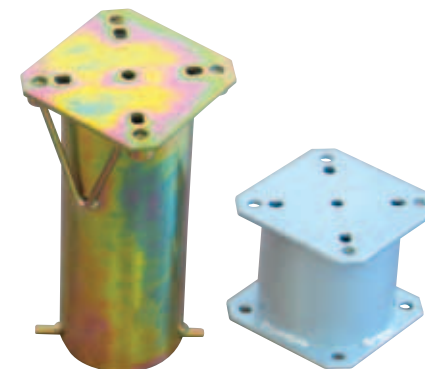

COD. GBASE000900

GRUPPO BASE STYLO UNIV + PR

Galvanized steel base to be set into concrete.