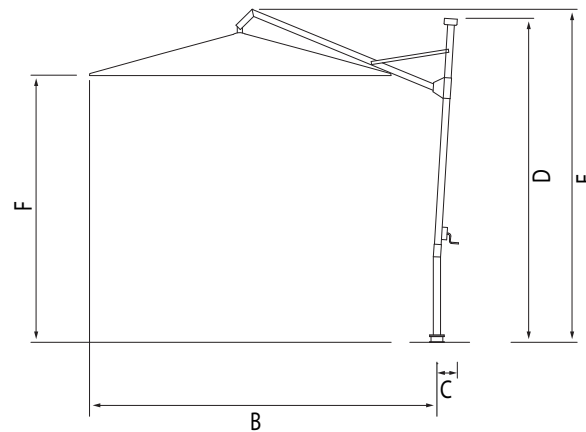

# SIMBOLS TABLE

Winch opening.

Rotation of the umbrella around the base.

Ribs can be changed without dismantling the frame.

Tilt system.

The sunshade closes near to the pole.

Minimum required base weight.

RODI 350x350

RODI 300x400

RODI 400

RODI 400x300

RODI BASE PIASTRA ALU 1

RODI BASE STYLO

RODI MEASURE TABLE

SIZE (cm)	A	B	C	D	E	F	H	L	M
350x350	426	366	11	313	335	235	80	100	44
300x400	399	339	11	313	335	246	51	100	44
D 400	470	410	11	333	327	258	83	100	44
400x300	460	400	11	333	327	254	83	100	44