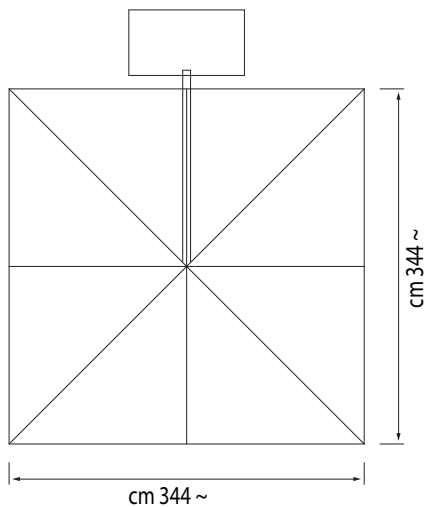

# TECHNICAL FEATURES

PRODUCT	SIZE (cm)			TECHNICAL FEATURES						
	350x350	300x400	Ø 400	STRUCTURE						
RODI SILVER	•	•	•	Aluminium silver	•	•	•	•	•	200 kg
COD.	ROD#350350AS00	ROD#300400AS00	ROD#000400AS00							
RODI GRAFITE	•	•	•	Aluminium graphite	•	•	•	•	•	200 kg
COD.	ROD#350350AG00	ROD#300400AG00	ROD#000400AG00							
RODI BIANCO	•	•	•	Aluminium white	•	•	•	•	•	200 kg
COD.	ROD#350350AB00	ROD#300400AB00	ROD#000400AB00							

# SIMBOLS TABLE

Winch opening.

Rotation of the umbrella around the base.

Ribs can be changed without dismantling the frame.

Tilt system.

The sunshade closes near to the pole.

Minimum required base weight.

RODI 350x350

RODI 300x400

RODI 400

RODI 400x300

RODI BASE PIASTRA ALU 1

RODI BASE STYLO

RODI MEASURE TABLE

SIZE (cm)	A	B	C	D	E	F	H	L	M
350x350	426	366	11	313	335	235	80	100	44
300x400	399	339	11	313	335	246	51	100	44
D 400	470	410	11	333	327	258	83	100	44
400x300	460	400	11	333	327	254	83	100	44