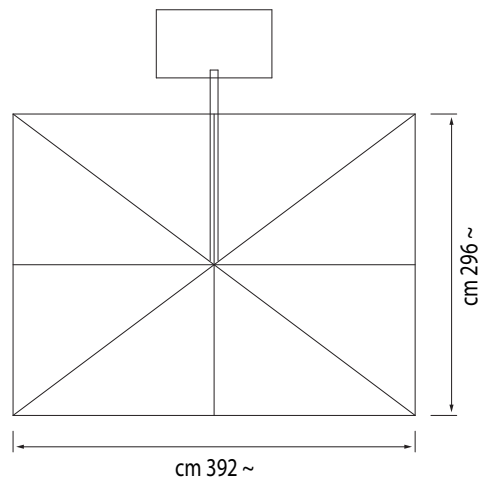

# TECHNICAL FEATURES

PRODUCT	SIZE (cm)			TECHNICAL FEATURES						
	350x350	300x400	Ø 400	STRUCTURE						
RODI SILVER	•	•	•	Aluminium silver	•	•	•	•	•	200 kg
COD.	ROD#350350AS00	ROD#300400AS00	ROD#000400AS00							
RODI GRAFITE	•	•	•	Aluminium graphite	•	•	•	•	•	200 kg
COD.	ROD#350350AG00	ROD#300400AG00	ROD#000400AG00							
RODI BIANCO	•	•	•	Aluminium white	•	•	•	•	•	200 kg
COD.	ROD#350350AB00	ROD#300400AB00	ROD#000400AB00							

# SIMBOLS TABLE

Winch opening.

Rotation of the umbrella around the base.

Ribs can be changed without dismantling the frame.

Tilt system.

The sunshade closes near to the pole.

Minimum required base weight.

RODI 350x350

RODI 300x400

RODI 400

RODI 400x300

RODI BASE PIASTRA ALU 1

RODI BASE STYLO

RODI MEASURE TABLE

SIZE (cm)	A	B	C	D	E	F	H	L	M
350x350	426	366	11	313	335	235	80	100	44
300x400	399	339	11	313	335	246	51	100	44
D 400	470	410	11	333	327	258	83	100	44
400x300	460	400	11	333	327	254	83	100	44