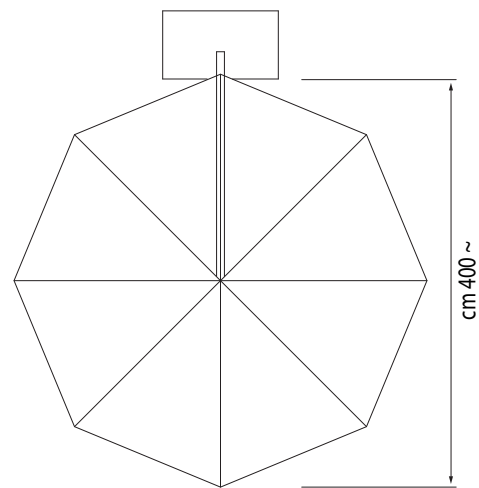

# RODI

*Innovative design allows the open and tilted parasol to be rotated 360° around its base and is easily opened by a crank handle. A single motion closes the parasol towards the pole, without need to relocate any furniture under it.*

# TECHNICAL FEATURES

PRODUCT	SIZE (cm)			TECHNICAL FEATURES						
	350x350	300x400	Ø 400	STRUCTURE						
RODI SILVER	•	•	•	Aluminium silver	•	•	•	•	•	200 kg
COD.	ROD#350350AS00	ROD#300400AS00	ROD#000400AS00							
RODI GRAFITE	•	•	•	Aluminium graphite	•	•	•	•	•	200 kg
COD.	ROD#350350AG00	ROD#300400AG00	ROD#000400AG00							
RODI BIANCO	•	•	•	Aluminium white	•	•	•	•	•	200 kg
COD.	ROD#350350AB00	ROD#300400AB00	ROD#000400AB00							

# SIMBOLS TABLE

Winch opening.

Rotation of the umbrella around the base.

Ribs can be changed without dismantling the frame.

Tilt system.

The sunshade closes near to the pole.

Minimum required base weight.

RODI 350x350

RODI 300x400

RODI 400

RODI 400x300

RODI BASE PIASTRA ALU 1

RODI BASE STYLO

RODI MEASURE TABLE

SIZE (cm)	A	B	C	D	E	F	H	L	M
350x350	426	366	11	313	335	235	80	100	44
300x400	399	339	11	313	335	246	51	100	44
D 400	470	410	11	333	327	258	83	100	44
400x300	460	400	11	333	327	254	83	100	44