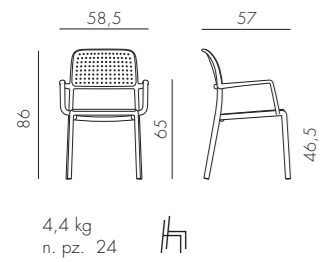

BORA

polipropilene fiberglass