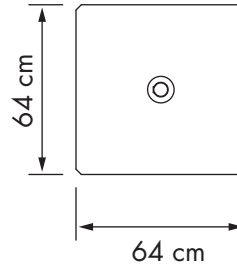

GBASE003600