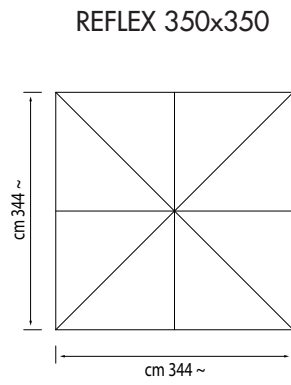

GRAF

BIAN

*The materials used have been specifically selected and treated to maintain our products durability and consistency over time.
The colors may differ from the real ones.*

TECHNICAL FEATURES

PRODUCT	SIZE (cm)					TECHNICAL FEATURES				
	350x350	300x400	310x440	350x400	400x400	STRUCTURE				
REFLEX TELESCOPICO	•	•	•	•	•	Anodized polished aluminium	•	•	•	75-150 kg
COD.	RET#350350ALSB	RET#300400ALSB	RET#310440ALSB	RET#350400ALSB	RET#400400ALSB					
REFLEX TELESCOPICO	•	•	•	•	•	Aluminium graphite	•	•	•	75-150 kg
COD.	RET#350350AGSB	RET#300400AGSB	RET#310440AGSB	RET#350400AGSB	RET#400400AGSB					
REFLEX TELESCOPICO	•	•	•	•	•	Aluminium white	•	•	•	75-150 kg
COD.	RET#350350ABSB	RET#300400ABSB	RET#310440ABSB	RET#350400ABSB	RET#400400ABSB					

SIMBOLS TABLE

Pulley opening.

Ribs can be changed without dismantling the frame.

Telescopic system.

Minimum required base weight.

REFLEX TELESCOPICO MEASURE TABLE				
SIZE (cm)	A	B	C	D
350x350	355	280	235	140
300x400	355	280	235	140
310x440	355	280	235	140
350x400	355	290	235	90
400x400	355	290	235	80