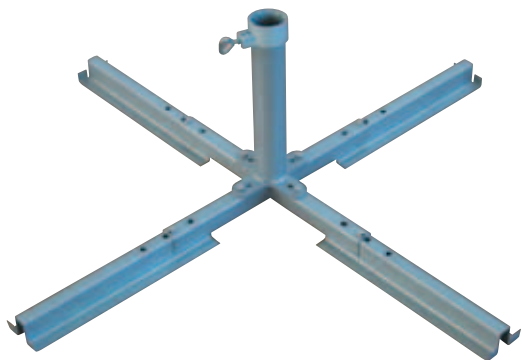

BASI

COD. GBASE001700

GRUPPO BASE ARONA

Decomposable zinc plated and powder coated steel base with adjustable extensions for two sizes of concrete blocks: 40x40 cm and 50x50 cm. Fits umbrellas with round poles Ø 38-50 mm.

COD. GBASE001200

GRUPPO BASE STYLO C

Zinc plated and powder coated steel base, to be set into concrete, upper part removable. Fits umbrellas with round poles Ø 38-50 mm.

COD. GBASE003600

GRUPPO BASE GRANITO 64X64 KG 75 C/TRONCHETTO INOX 25/55

Granite base. Weight 75 kg, 64x64 cm.
Fits umbrellas with round poles Ø 35-50 mm.
Optional wheels.

COD. GRUOT000200

GRUPPO KIT RUOTE X BASE GRANITO 64X64 KG 75

COD. GBASE004600

GRUPPO BASE P ALU 4 80x80 C/TRONCHETTO H700 D50/55

Galvanized and powder coated steel base to be set into concrete.
For poles ø50 and 55 mm.

COLOURS

Acrylic fabric

Water repellent and stain-resistant acrylic fabric. Available in Ecu (raw) colour.
The ideal fabric, excellent value.
290 gr/m².