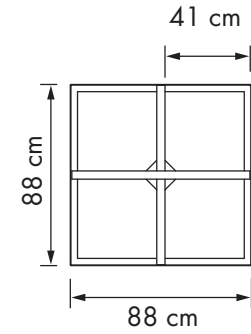

GBASE004600