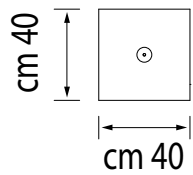

GBASE001200