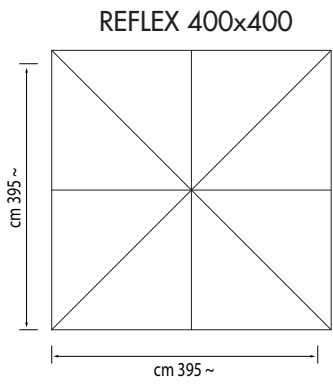

GRAF

BIAN

*The materials used have been specifically selected and treated to maintain our products durability and consistency over time.
The colors may differ from the real ones.*

TECHNICAL FEATURES

PRODUCT	SIZE (cm)					TECHNICAL FEATURES				
	350x350	300x400	310x440	350x400	400x400	STRUCTURE				
REFLEX TELESCOPICO	•	•	•	•	•	Anodized polished aluminium	•	•	•	75-150 kg
COD.	RET#350350ALSB	RET#300400ALSB	RET#310440ALSB	RET#350400ALSB	RET#400400ALSB					
REFLEX TELESCOPICO	•	•	•	•	•	Aluminium graphite	•	•	•	75-150 kg
COD.	RET#350350AGSB	RET#300400AGSB	RET#310440AGSB	RET#350400AGSB	RET#400400AGSB					
REFLEX TELESCOPICO	•	•	•	•	•	Aluminium white	•	•	•	75-150 kg
COD.	RET#350350ABSB	RET#300400ABSB	RET#310440ABSB	RET#350400ABSB	RET#400400ABSB					

SIMBOLS TABLE

Pulley opening.

Ribs can be changed without dismantling the frame.

Telescopic system.

Minimum required base weight.

REFLEX TELESCOPICO MEASURE TABLE				
SIZE (cm)	A	B	C	D
350x350	355	280	235	140
300x400	355	280	235	140
310x440	355	280	235	140
350x400	355	290	235	90
400x400	355	290	235	80