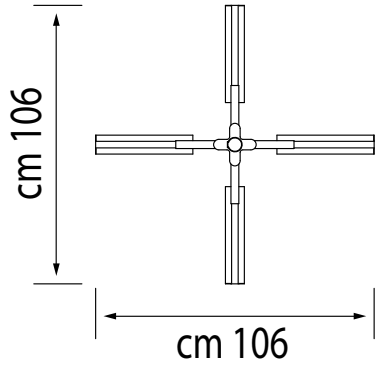

GBASE001700