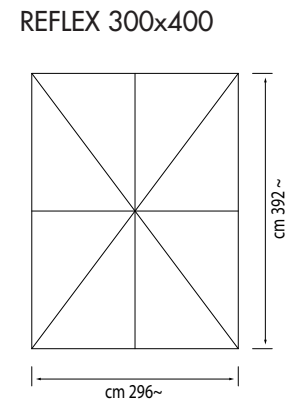

GRAF

BIAN

*The materials used have been specifically selected and treated to maintain our products durability and consistency over time.
The colors may differ from the real ones.*

TECHNICAL FEATURES

PRODUCT	SIZE (cm)					TECHNICAL FEATURES				
	350x350	300x400	310x440	350x400	400x400	STRUCTURE				
REFLEX TELESCOPICO	•	•	•	•	•	Anodized polished aluminium	•	•	•	75-150 kg
COD.	RET#350350ALSB	RET#300400ALSB	RET#310440ALSB	RET#350400ALSB	RET#400400ALSB					
REFLEX TELESCOPICO	•	•	•	•	•	Aluminium graphite	•	•	•	75-150 kg
COD.	RET#350350AGSB	RET#300400AGSB	RET#310440AGSB	RET#350400AGSB	RET#400400AGSB					
REFLEX TELESCOPICO	•	•	•	•	•	Aluminium white	•	•	•	75-150 kg
COD.	RET#350350ABSB	RET#300400ABSB	RET#310440ABSB	RET#350400ABSB	RET#400400ABSB					

SIMBOLS TABLE

Pulley opening.

Ribs can be changed without dismantling the frame.

Telescopic system.

Minimum required base weight.

REFLEX TELESCOPICO MEASURE TABLE				
SIZE (cm)	A	B	C	D
350x350	355	280	235	140
300x400	355	280	235	140
310x440	355	280	235	140
350x400	355	290	235	90
400x400	355	290	235	80