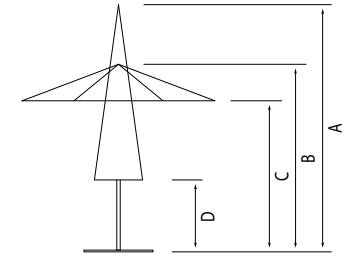

SIMBOLS TABLE

Pulley opening.

Ribs can be changed without dismantling the frame.

Telescopic system.

Minimum required base weight.

REFLEX TELESCOPICO MEASURE TABLE				
SIZE (cm)	A	B	C	D
350x350	355	280	235	140
300x400	355	280	235	140
310x440	355	280	235	140
350x400	355	290	235	90
400x400	355	290	235	80