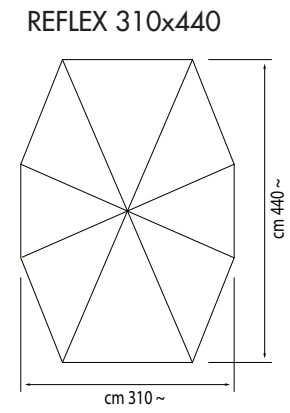

SIMBOLS TABLE

Pulley opening.

Ribs can be changed without dismantling the frame.

Telescopic system.

Minimum required base weight.

REFLEX TELESCOPICO MEASURE TABLE				
SIZE (cm)	A	B	C	D
350x350	355	280	235	140
300x400	355	280	235	140
310x440	355	280	235	140
350x400	355	290	235	90
400x400	355	290	235	80