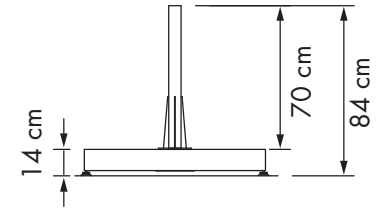

GBASE004600