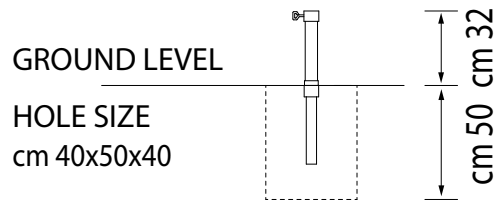

GBASE001200