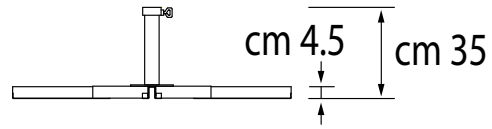

GBASE001700