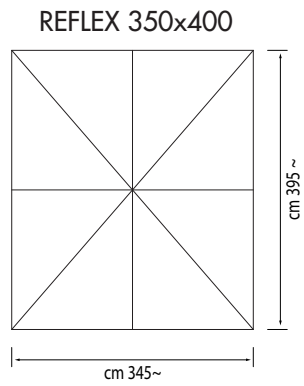

GRAF

BIAN

*The materials used have been specifically selected and treated to maintain our products durability and consistency over time.
The colors may differ from the real ones.*

TECHNICAL FEATURES

PRODUCT	SIZE (cm)					TECHNICAL FEATURES				
	350x350	300x400	310x440	350x400	400x400	STRUCTURE				
REFLEX TELESCOPICO	•	•	•	•	•	Anodized polished aluminium	•	•	•	75-150 kg
COD.	RET#350350ALSB	RET#300400ALSB	RET#310440ALSB	RET#350400ALSB	RET#400400ALSB					
REFLEX TELESCOPICO	•	•	•	•	•	Aluminium graphite	•	•	•	75-150 kg
COD.	RET#350350AGSB	RET#300400AGSB	RET#310440AGSB	RET#350400AGSB	RET#400400AGSB					
REFLEX TELESCOPICO	•	•	•	•	•	Aluminium white	•	•	•	75-150 kg
COD.	RET#350350ABSB	RET#300400ABSB	RET#310440ABSB	RET#350400ABSB	RET#400400ABSB					

SIMBOLS TABLE

Pulley opening.

Ribs can be changed without dismantling the frame.

Telescopic system.

Minimum required base weight.

REFLEX TELESCOPICO MEASURE TABLE				
SIZE (cm)	A	B	C	D
350x350	355	280	235	140
300x400	355	280	235	140
310x440	355	280	235	140
350x400	355	290	235	90
400x400	355	290	235	80